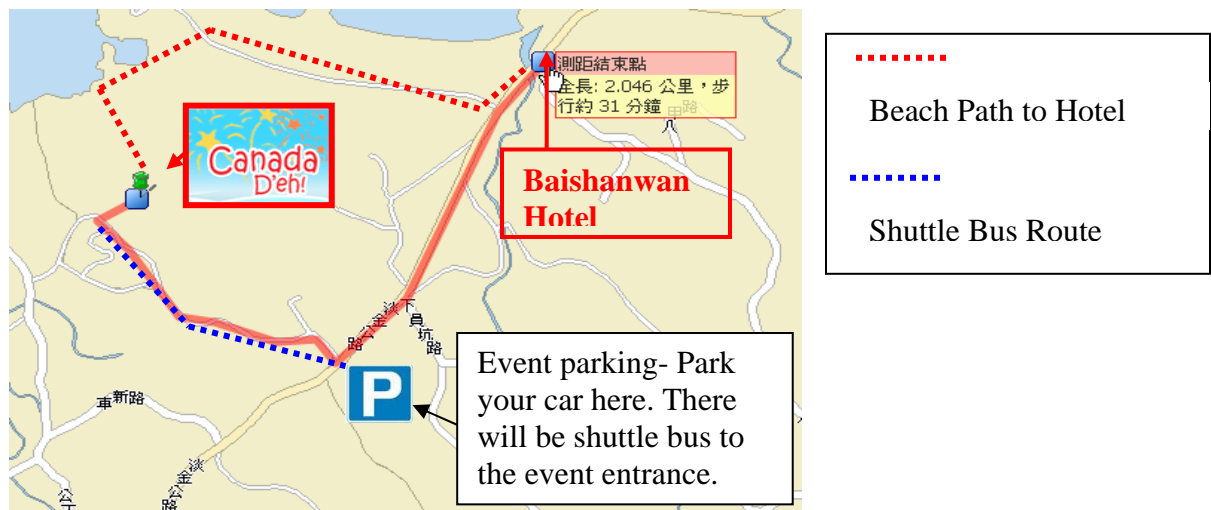

白沙灣度假旅館 (Baishanwan Hotel)

Address: 石門鄉德茂村八甲路 3 號(白沙灣海水浴場正對面)

電話 (Tel) : (02)26383225 傳真 (Fax) : (02)26381532

Webpage: <http://www.clickme.com.tw/Hotel5054.html>

Directions:

The hotel is 2 km away from the event.

Getting there by car- Take Hwy #2 coast highway to km marker #23.

On foot (from event)- Getting to and from the event from the hotel on foot is quick and easy (about 1.5km, 20 minutes). The hotel located by the Baishanwan beach, so instead of talking the highway, you can walk along the beach to the hotel.